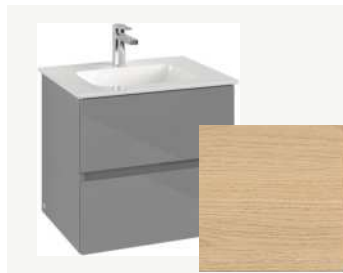

Villeroy & Boch
Verity Exclusive 60 cm
Nordic Oak